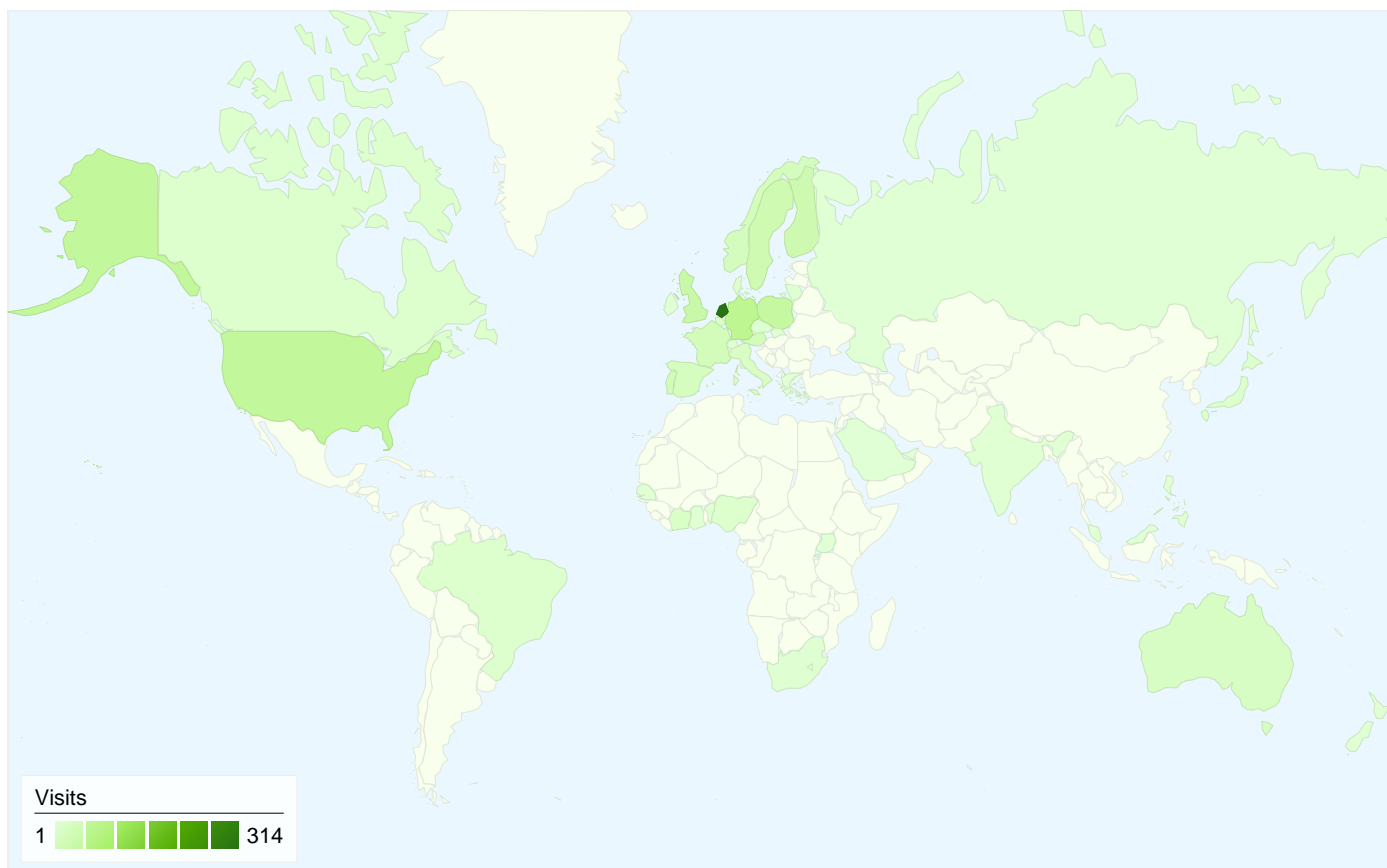

Visitors
570

Map Overlay world

Traffic Sources Overview

- **Direct Traffic**
479.00 (55.89%)
- **Search Engines**
208.00 (24.27%)
- **Referring Sites**
170.00 (19.84%)

Content Overview

Pages	Page Views	% Page Views
/	528	12.60%
/Members/	344	8.21%
/Members/Membership/Curren	283	6.75%
/Home/	252	6.01%
/Members/Membership_Form/	232	5.54%

570 people visited this site

857 Visits

570 Absolute Unique Visitors

4,191 Page Views

4.89 Average Page Views

00:03:32 Time on Site

34.77% Bounce Rate

63.83% New Visits

All traffic sources sent a total of 857 visits

■ Direct Traffic	479.00 (55.89%)
■ Search Engines	208.00 (24.27%)
■ Referring Sites	170.00 (19.84%)

Top Traffic Sources

Sources	Visits	% visits	Keywords	Visits	% visits
(direct) ((none))	479	55.89%	eunaapa	81	38.94%
google (organic)	197	22.99%	paseo project	10	4.81%
eunaapa.eu (referral)	79	9.22%	database programmes	4	1.92%
sport.uni-erlangen.de (referral)	13	1.52%	european network for action	4	1.92%
paseonet.org (referral)	12	1.40%	karin @gmx.de or @skynet.be	2	0.96%

857 visits came from 46 countries/territories

Site Usage

Country/Territory	Visits	Pages/Visit	Avg. Time on Site	% New Visits	Bounce Rate
Netherlands	314	5.39	00:03:21	58.92%	24.84%
Germany	63	4.43	00:02:37	60.32%	49.21%
United States	54	4.76	00:03:49	85.19%	37.04%
Poland	49	4.67	00:04:09	20.41%	30.61%
United Kingdom	42	4.74	00:03:58	76.19%	30.95%
Finland	35	3.71	00:02:17	54.29%	42.86%
Sweden	34	5.15	00:05:36	41.18%	29.41%
Portugal	26	5.27	00:06:33	80.77%	23.08%
France	25	6.00	00:03:03	84.00%	40.00%
Austria	25	5.88	00:06:09	76.00%	28.00%