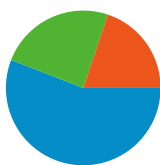

Traffic Sources Overview

- **Direct Traffic**
  479.00 (55.89%)
- **Search Engines**
  208.00 (24.27%)
- **Referring Sites**
  170.00 (19.84%)

Content Overview

Pages	Page Views	% Page Views
/	528	12.60%
/Members/	344	8.21%
/Members/Membership/Curren	283	6.75%
/Home/	252	6.01%
/Members/Membership_Form/	232	5.54%