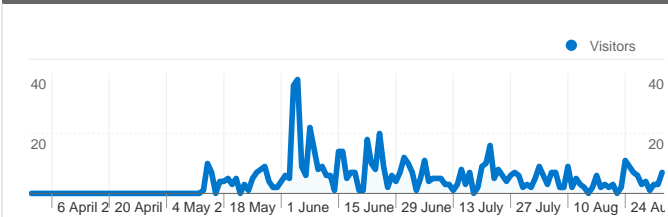

Site Usage

857 Visits

34.77% Bounce Rate

4,191 Page Views

00:03:32 Avg. Time on Site

4.89 Pages/Visit

63.83% % New Visits

Visitors Overview

570 people visited this site

857 Visits

570 Absolute Unique Visitors

4,191 Page Views

4.89 Average Page Views

00:03:32 Time on Site

34.77% Bounce Rate

63.83% New Visits

857 visits came from 46 countries/territories

Site Usage

Country/Territory	Visits	Pages/Visit	Avg. Time on Site	% New Visits	Bounce Rate
Netherlands	314	5.39	00:03:21	58.92%	24.84%
Germany	63	4.43	00:02:37	60.32%	49.21%
United States	54	4.76	00:03:49	85.19%	37.04%
Poland	49	4.67	00:04:09	20.41%	30.61%
United Kingdom	42	4.74	00:03:58	76.19%	30.95%
Finland	35	3.71	00:02:17	54.29%	42.86%
Sweden	34	5.15	00:05:36	41.18%	29.41%
Portugal	26	5.27	00:06:33	80.77%	23.08%
France	25	6.00	00:03:03	84.00%	40.00%
Austria	25	5.88	00:06:09	76.00%	28.00%

1 - 10 of 46

Pages on this site were viewed a total of 4,191 times

 **4,191** Page Views

 **3,112** Unique Views

 **34.77%** Bounce Rate

Top Content

Pages	Page Views	% Page Views
/	528	12.60%
/Members/	344	8.21%
/Members/Membership/Current_members/	283	6.75%
/Home/	252	6.01%
/Members/Membership_Form/	232	5.54%