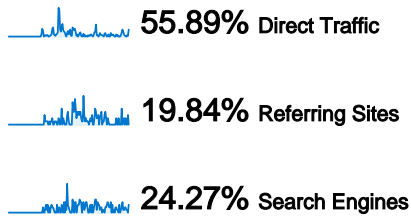

■ Direct Traffic	479.00 (55.89%)
■ Search Engines	208.00 (24.27%)
■ Referring Sites	170.00 (19.84%)

Top Traffic Sources

Sources	Visits	% visits	Keywords	Visits	% visits
(direct) ((none))	479	55.89%	eunaapa	81	38.94%
google (organic)	197	22.99%	paseo project	10	4.81%
eunaapa.eu (referral)	79	9.22%	database programmes	4	1.92%
sport.uni-erlangen.de (referral)	13	1.52%	european network for action	4	1.92%
paseonet.org (referral)	12	1.40%	karin @gmx.de or @skynet.be	2	0.96%