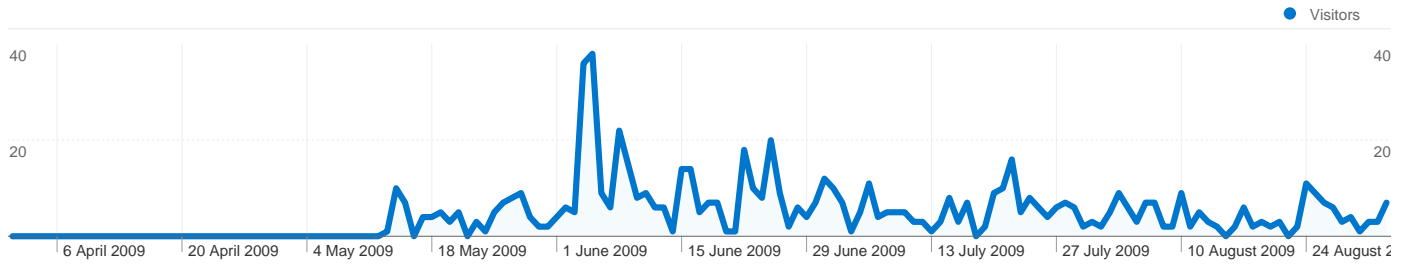

Site Usage

857 Visits

34.77% Bounce Rate

4,191 Page Views

00:03:32 Avg. Time on Site

4.89 Pages/Visit

63.83% % New Visits

Visitors Overview

Visitors
570

Map Overlay world

Traffic Sources Overview

- **Direct Traffic**
479.00 (55.89%)
- **Search Engines**
208.00 (24.27%)
- **Referring Sites**
170.00 (19.84%)

Content Overview

Pages	Page Views	% Page Views
/	528	12.60%
/Members/	344	8.21%
/Members/Membership/Curren	283	6.75%
/Home/	252	6.01%
/Members/Membership_Form/	232	5.54%

570 people visited this site

857 Visits

570 Absolute Unique Visitors

4,191 Page Views

4.89 Average Page Views

00:03:32 Time on Site

34.77% Bounce Rate

63.83% New Visits

857 visits came from 46 countries/territories

Site Usage

Country/Territory	Visits	Pages/Visit	Avg. Time on Site	% New Visits	Bounce Rate
Netherlands	314	5.39	00:03:21	58.92%	24.84%
Germany	63	4.43	00:02:37	60.32%	49.21%
United States	54	4.76	00:03:49	85.19%	37.04%
Poland	49	4.67	00:04:09	20.41%	30.61%
United Kingdom	42	4.74	00:03:58	76.19%	30.95%
Finland	35	3.71	00:02:17	54.29%	42.86%
Sweden	34	5.15	00:05:36	41.18%	29.41%
Portugal	26	5.27	00:06:33	80.77%	23.08%
France	25	6.00	00:03:03	84.00%	40.00%
Austria	25	5.88	00:06:09	76.00%	28.00%