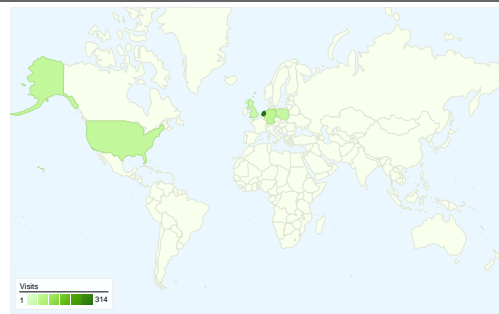

Site Usage

857 Visits

34.77% Bounce Rate

4,191 Page Views

00:03:32 Avg. Time on Site

4.89 Pages/Visit

63.83% % New Visits

Visitors Overview

Visitors
570

Map Overlay world

Traffic Sources Overview

- **Direct Traffic**
479.00 (55.89%)
- **Search Engines**
208.00 (24.27%)
- **Referring Sites**
170.00 (19.84%)

Content Overview

Pages	Page Views	% Page Views
/	528	12.60%
/Members/	344	8.21%
/Members/Membership/Curren	283	6.75%
/Home/	252	6.01%
/Members/Membership_Form/	232	5.54%

All traffic sources sent a total of 857 visits

■ Direct Traffic	479.00 (55.89%)
■ Search Engines	208.00 (24.27%)
■ Referring Sites	170.00 (19.84%)

Top Traffic Sources

Sources	Visits	% visits	Keywords	Visits	% visits
(direct) ((none))	479	55.89%	eunaapa	81	38.94%
google (organic)	197	22.99%	paseo project	10	4.81%
eunaapa.eu (referral)	79	9.22%	database programmes	4	1.92%
sport.uni-erlangen.de (referral)	13	1.52%	european network for action	4	1.92%
paseonet.org (referral)	12	1.40%	karin @gmx.de or @skynet.be	2	0.96%

857 visits came from 46 countries/territories

Site Usage

Country/Territory	Visits	Pages/Visit	Avg. Time on Site	% New Visits	Bounce Rate
Netherlands	314	5.39	00:03:21	58.92%	24.84%
Germany	63	4.43	00:02:37	60.32%	49.21%
United States	54	4.76	00:03:49	85.19%	37.04%
Poland	49	4.67	00:04:09	20.41%	30.61%
United Kingdom	42	4.74	00:03:58	76.19%	30.95%
Finland	35	3.71	00:02:17	54.29%	42.86%
Sweden	34	5.15	00:05:36	41.18%	29.41%
Portugal	26	5.27	00:06:33	80.77%	23.08%
France	25	6.00	00:03:03	84.00%	40.00%
Austria	25	5.88	00:06:09	76.00%	28.00%