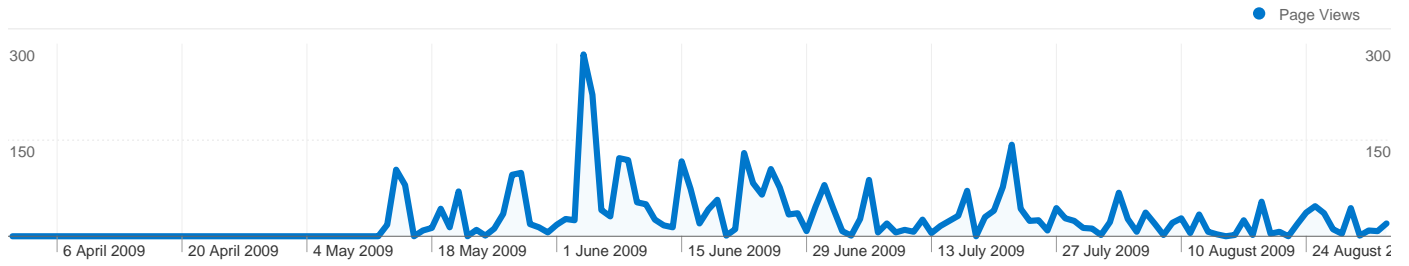

Pages on this site were viewed a total of 4,191 times

4,191 Page Views

3,112 Unique Views

34.77% Bounce Rate

Top Content

Pages	Page Views	% Page Views
/	528	12.60%
/Members/	344	8.21%
/Members/Membership/Current_members/	283	6.75%
/Home/	252	6.01%
/Members/Membership_Form/	232	5.54%