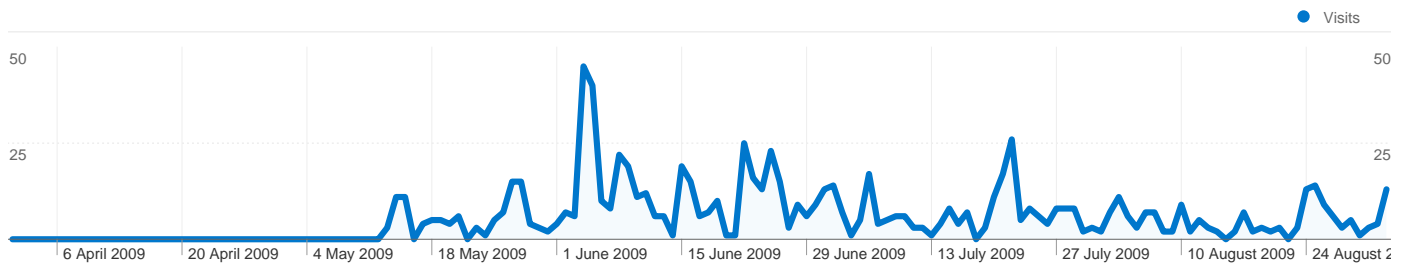

All traffic sources sent a total of 857 visits